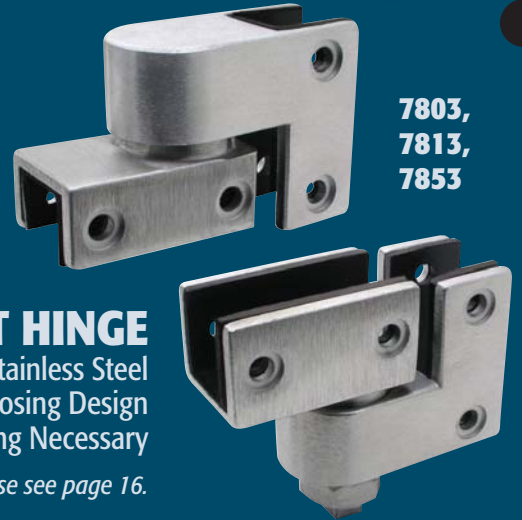

## ROLL FORMED BRACKETS

Continuous Roll-Formed  
Stainless Steel—No Welds

For more details, please see page 11.

7599, 7609  
7789, 7799

## CAM CLOSE PIANO HINGE

Heavy Duty 14 Gauge Construction  
Left or Right Swing Application

For more details, please see page 13.

7803,  
7813,  
7853

## PIVOT HINGE

304 Cast Stainless Steel  
Ball Bearing Self Closing Design  
No Routing Necessary

For more details, please see page 16.

110300

**The Pouch™**  
CLEAN AND SECURE STORAGE  
PATENTS US D551,481

Keeps personal items off unsanitary floors  
Puts an end to restroom and fitting room theft  
Composed of sturdy 3/16" thick clear acrylic  
12"W x 20"H x 6"D